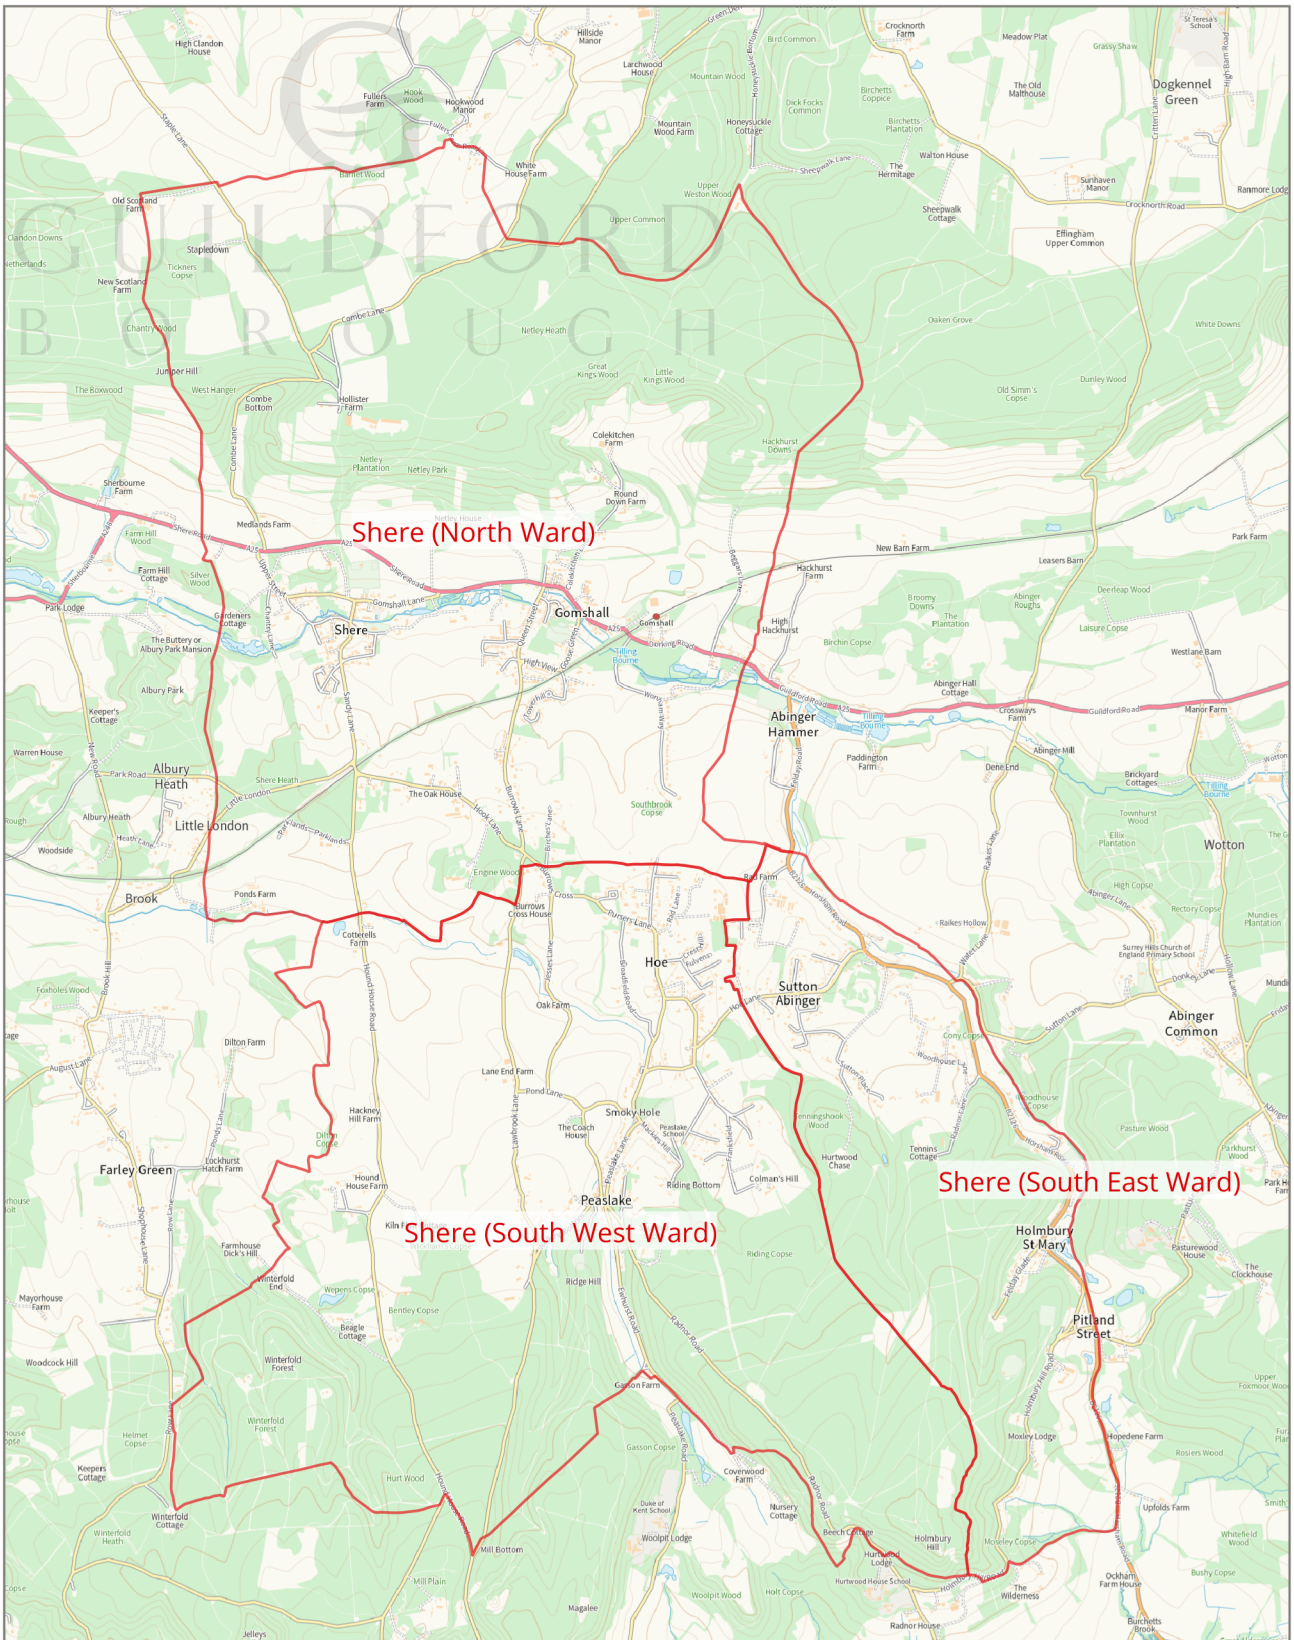

Shere Parish Wards

Legend

Parish Ward Boundary

Publication Date: 2024-06-25

Scale at A4:
1:40,000

© Crown Copyright 2024. Guildford Borough Council.
Licence No. 100019625.

GUILDFORD
BOROUGH